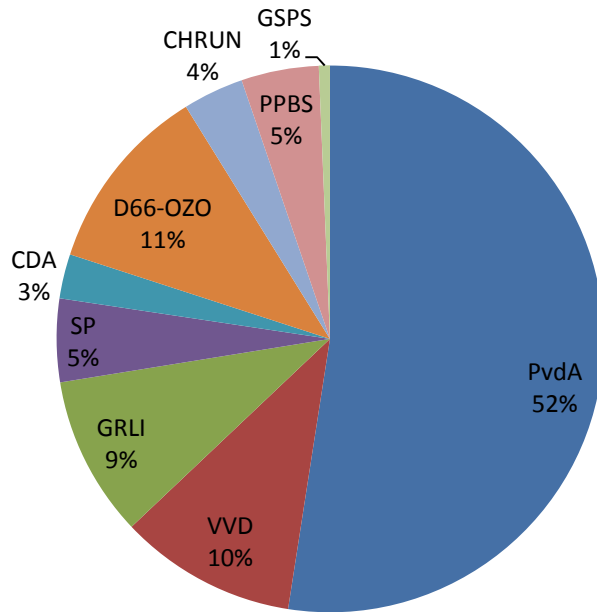

Augustinus College

PvdA	VVD	GRLI	SP	CDA	D66-OZO	CHRUN	PPBS	GSPS
160	32	29	15	8	34	11	14	2

Augustinus College